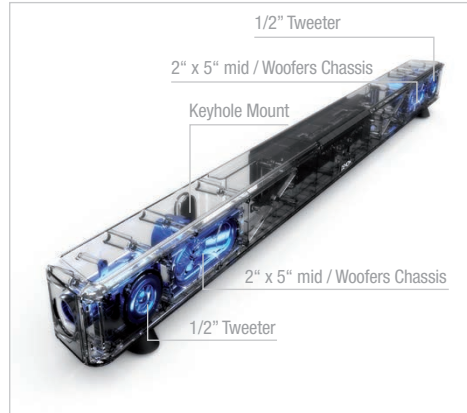

Bluetooth Wireless Streaming

The Bluetooth wireless input enables audio to be streamed from compatible Bluetooth enabled devices such as smartphones, tablets or computers (with Bluetooth A2DP capability).

Multiple Digital and Analogue Inputs

A wide range of connectivity options, including optical and coaxial digital and analogue inputs, allows older model TVs and set top boxes, as well as DVD / CD players and other portable music players, to be connected to the DHT-S514.

Dolby Digital and DTS Decoding

Denon Virtual Surround mode delivers home cinema surround sound simulation with Dolby Digital and DTS decoding from Blu-ray, DVD, DVB and other surround encoded media. Advanced psychoacoustic algorithms realistically simulate a multi-channel home theater surround sound speaker system.

Selectable Listening Modes & Night Mode

As well as Virtual Surround mode, three selectable custom sound modes enhance playback of Movie soundtracks or Music content. Dialogue mode delivers clear hi-fidelity sound with no acoustic enhancements. Additionally, Night Mode lets you enjoy hi-fidelity sound without sudden high jumps in volume, so you can watch TV late into the night without disturbing other household members.